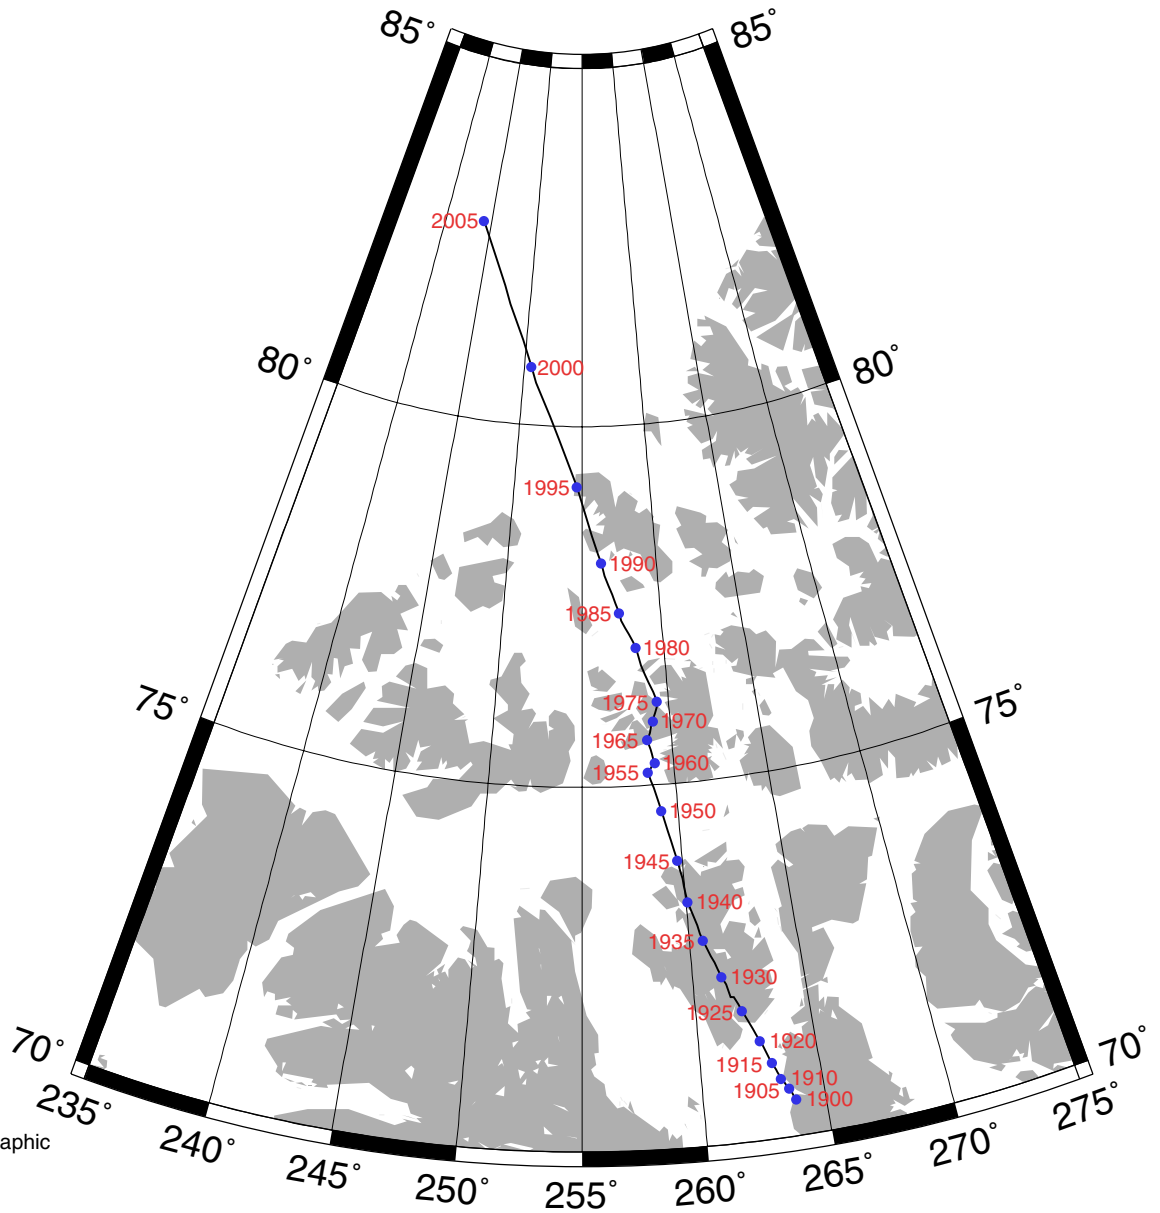

NORTH MAGNETIC POLE MOVEMENT

Map Projection : Polar Stereographic